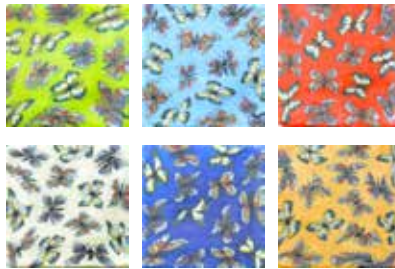

Timbali Code - TBM

Butterflies Code - BFM

Lollipops Code - LPM

Congo Code - CCB

Whites Code - WHM

Animal Print Code - APM

Leaves Code - LVM

Animal & Bam Code - BPM

Gift Packs are made of a selection of the above pattern swatches.  
\*Please note - not all possible swatches are shown.