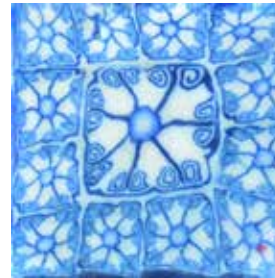

Gift Packs are made of a selection of the above pattern swatches.  
\*Please note - not all possible swatches are shown.

# I/4 CHURCH GIFT PACK

7.8 x 3.2 x 2.4 inch  
13.8 oz

Zebra & Bamboo

Arctic Leopard & Bamboo

Leopard & Bamboo

Wild Dog Red

Delft

Colour options avail.