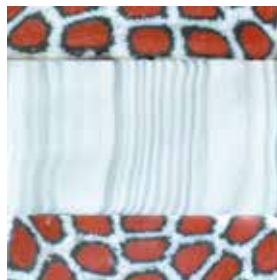

Millefiore

BW Congo Circle

Aboriginal

Basotho Juba with Bamboo inner

White Leopard & Bamboo

Wild Dog Red & Bamboo

Zebra & Bamboo

Leopard & Bamboo

# BEER POTS

3.93 x 3.93 x 3.15 inch  
21.2 oz

3.5 x 3.5 x 2.75 inch  
12 oz

Basotho Juba with Bamboo

Green Congo Circle

Red Congo Circle

White Congo Circle

BW Congo Circle