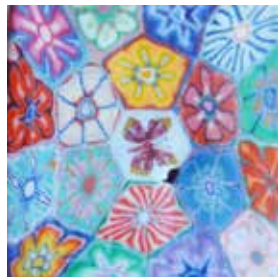

Millefiore