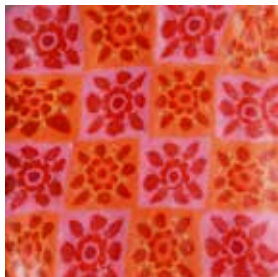

Timbali - colour options avail.