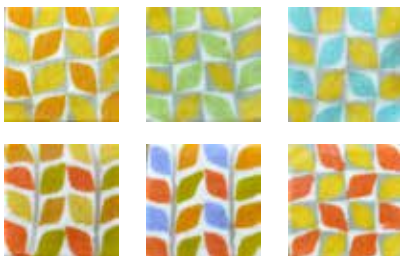

Timbali Code - TBM

Butterflies Code - BFM

Lollipops Code - LPM

Congo Code - CCB

Whites Code - WHM

Animal Print Code - APM

Leaves Code - LVM

Animal & Bam Code - BPM

Gift Packs are made of a selection of the above pattern swatches.  
\*Please note - not all possible swatches are shown.