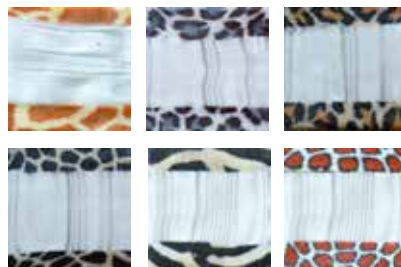

Timbali Code - TBM

Butterflies Code - BFM

Lollipops Code - LPM

Congo Code - CCB

Whites Code - WHM

Animal Print Code - APM

Leaves Code - LVM

Animal & Bam Code - BPM

Gift Packs are made of a selection of the above pattern swatches.  
\*Please note - not all possible swatches are shown.