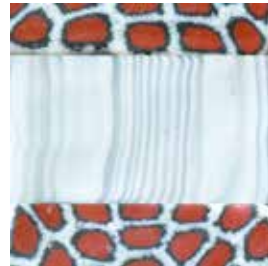

Red Wild Dog & Bamboo