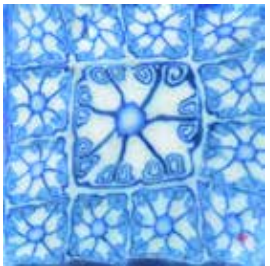

Delft

PILLARS

3.5 x 3.5 x 3.15 inch
12.5 oz