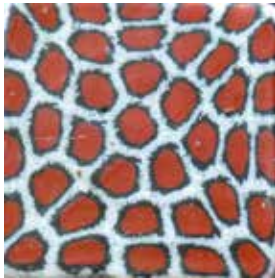

Gift Packs are made of a selection of the above pattern swatches.  
\*Please note - not all possible swatches are shown.

# I/4 CHURCH GIFT PACK

7.8 x 3.2 x 2.4 inch  
13.8 oz

Zebra & Bamboo

Arctic Leopard & Bamboo

Leopard & Bamboo

Wild Dog Red

Delft

Colour options avail.