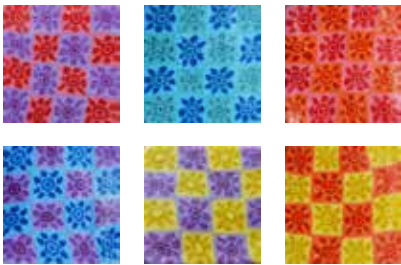

Timbali Code - TBM

Butterflies Code - BFM

Lollipops Code - LPM

Congo Code - CCB

Whites Code - WHM

Animal Print Code - APM

Leaves Code - LVM

Animal & Bam Code - BPM

Gift Packs are made of a selection of the above pattern swatches.  
\*Please note - not all possible swatches are shown.