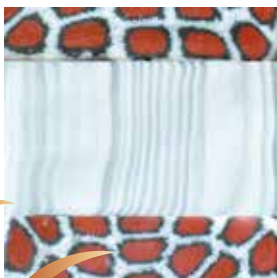

# BEER POTS

3.93 x 3.93 x 3.15 inch  
21.2 oz

3.5 x 3.5 x 2.75 inch  
12 oz

Basotho Juba with Bamboo

Green Congo Circle

Red Congo Circle

White Congo Circle

BW Congo Circle

Timbali - colour options avail.

Millefiore

Aboriginal

Colour options avail.

Wild Dog Red & Bamboo

Zebra & Bamboo

Leopard & Bamboo

Arctic Leopard & Bamboo

# LARGE CUBES

3.5 x 3.5 x 5.1 inch  
23.2 oz

Orange Lollipop

Blue Lollipop

Pink Lollipop

Green Lollipop

Yellow Lollipop

Purple Lollipop