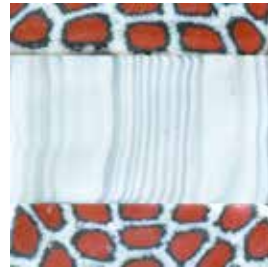

# LARGE CUBES

3.5 x 3.5 x 5.1 inch  
23.2 oz

Orange Lollipop

Blue Lollipop

Pink Lollipop

Green Lollipop

Yellow Lollipop

Purple Lollipop

Delft

Aboriginal

Millefiore

Red Wild Dog & Bamboo

Colour options avail.

Leopard

White Leopard

Arctic Leopard & Bamboo