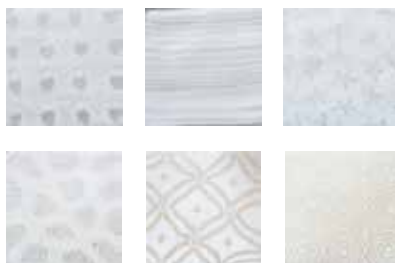

Timbali Code - TBM

Butterflies Code - BFM

Lollipops Code - LPM

Congo Code - CCB

Whites Code - WHM

Animal Print Code - APM

Leaves Code - LVM

Animal & Bam Code - BPM

Gift Packs are made of a selection of the above pattern swatches.  
 \*Please note - not all possible swatches are shown.