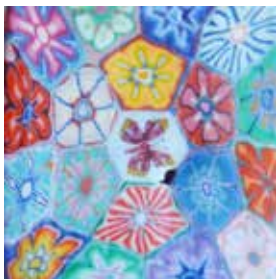

White Leopard & Bamboo