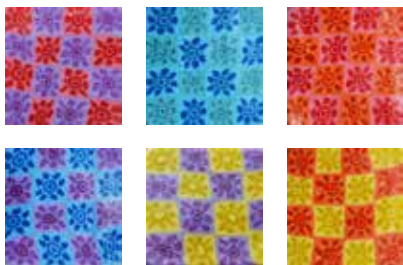

Timbali Code - TBM

Butterflies Code - BFM

Lollipops Code - LPM

Congo Code - CCB

Whites Code - WHM

Animal Print Code - APM

Leaves Code - LVM

Animal & Bam Code - BPM

Gift Packs are made of a selection of the above pattern swatches.  
 \*Please note - not all possible swatches are shown.