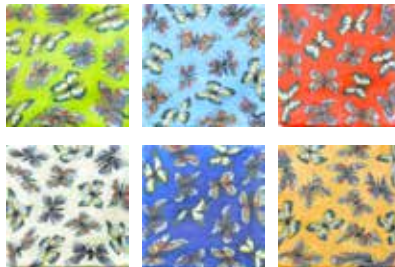

Timbali Code - TBM

Butterflies Code - BFM

Lollipops Code - LPM

Congo Code - CCB

Whites Code - WHM

Animal Print Code - APM

Leaves Code - LVM

Animal & Bam Code - BPM

Gift Packs are made of a selection of the above pattern swatches.  
 \*Please note - not all possible swatches are shown.