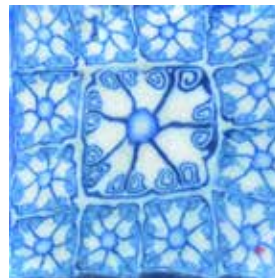

Gift Packs are made of a selection of the above pattern swatches.  
 \*Please note - not all possible swatches are shown.

# I/4 CHURCH GIFT PACK

7.8 x 3.2 x 2.4 inch  
 13.8 oz

Zebra & Bamboo

Arctic Leopard & Bamboo

Leopard & Bamboo

Wild Dog Red

Delft

Colour options avail.