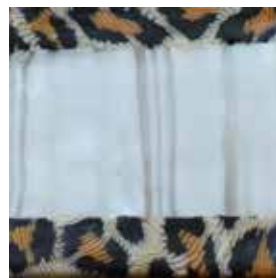

LARGE CUBES

3.5 x 3.5 x 5.1 inch
23.2 oz