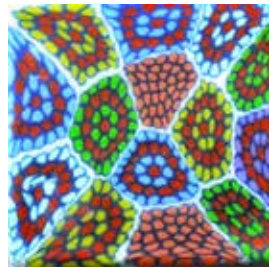

Aboriginal

White Leopard