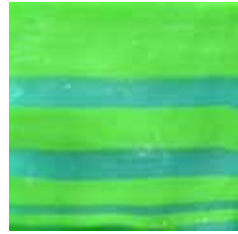

Timbali - colour options avail.

Millefiore

Aboriginal

Colour options avail.

Wild Dog Red & Bamboo

Zebra & Bamboo

Leopard & Bamboo

Arctic Leopard & Bamboo

# LARGE CUBES

3.5 x 3.5 x 5.1 inch  
23.2 oz

Orange Lollipop

Blue Lollipop

Pink Lollipop

Green Lollipop

Yellow Lollipop

Purple Lollipop