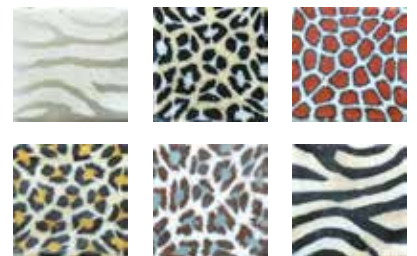

Timbali Code - TBM

Butterflies Code - BFM

Lollipops Code - LPM

Congo Code - CCB

Whites Code - WHM

Animal Print Code - APM

Leaves Code - LVM

Animal & Bam Code - BPM

Gift Packs are made of a selection of the above pattern swatches.  
 \*Please note - not all possible swatches are shown.