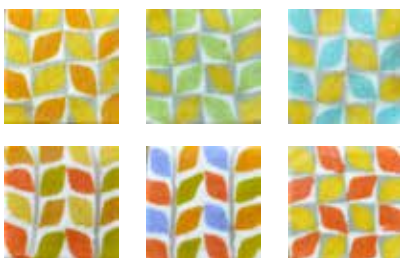

Timbali Code - TBM

Butterflies Code - BFM

Lollipops Code - LPM

Congo Code - CCB

Whites Code - WHM

Animal Print Code - APM

Leaves Code - LVM

Animal & Bam Code - BPM

Gift Packs are made of a selection of the above pattern swatches.  
 \*Please note - not all possible swatches are shown.