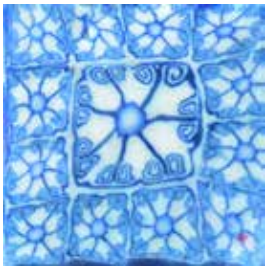

Delft

Leopard