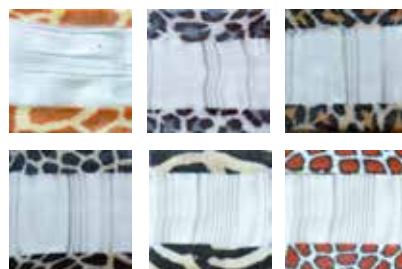

Timbali Code - TBM

Butterflies Code - BFM

Lollipops Code - LPM

Congo Code - CCB

Whites Code - WHM

Animal Print Code - APM

Leaves Code - LVM

Animal & Bam Code - BPM

Gift Packs are made of a selection of the above pattern swatches.  
 \*Please note - not all possible swatches are shown.