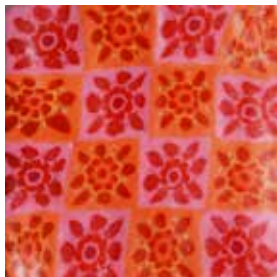

Wild Dog Red & Bamboo

Zebra & Bamboo