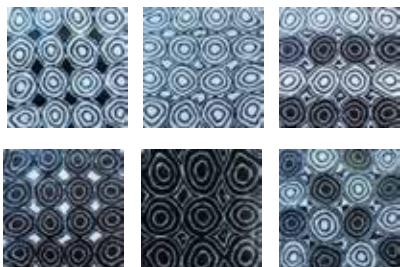

Timbali Code - TBM

Butterflies Code - BFM

Lollipops Code - LPM

Congo Code - CCB

Whites Code - WHM

Animal Print Code - APM

Leaves Code - LVM

Animal & Bam Code - BPM

Gift Packs are made of a selection of the above pattern swatches.  
 \*Please note - not all possible swatches are shown.