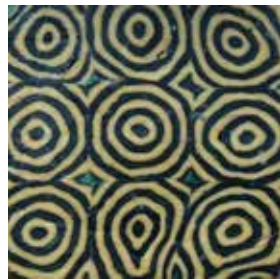

# BEER POTS

3.93 x 3.93 x 3.15 inch  
21.2 oz

3.5 x 3.5 x 2.75 inch  
12 oz

Basotho Juba with Bamboo

Green Congo Circle

Red Congo Circle

White Congo Circle

BW Congo Circle

# LARGE CUBES

3.5 x 3.5 x 5.1 inch  
23.2 oz

Orange Lollipop

Blue Lollipop

Pink Lollipop

Green Lollipop

Yellow Lollipop

Purple Lollipop