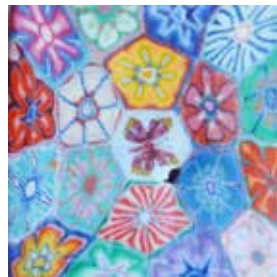

Zebra & Bamboo

Leopard & Bamboo