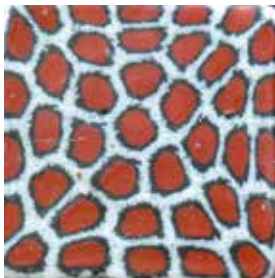

Gift Packs are made of a selection of the above pattern swatches.  
 \*Please note - not all possible swatches are shown.

# I/4 CHURCH GIFT PACK

7.8 x 3.2 x 2.4 inch  
 13.8 oz

Zebra & Bamboo

Arctic Leopard & Bamboo

Leopard & Bamboo

Wild Dog Red

Delft

Colour options avail.